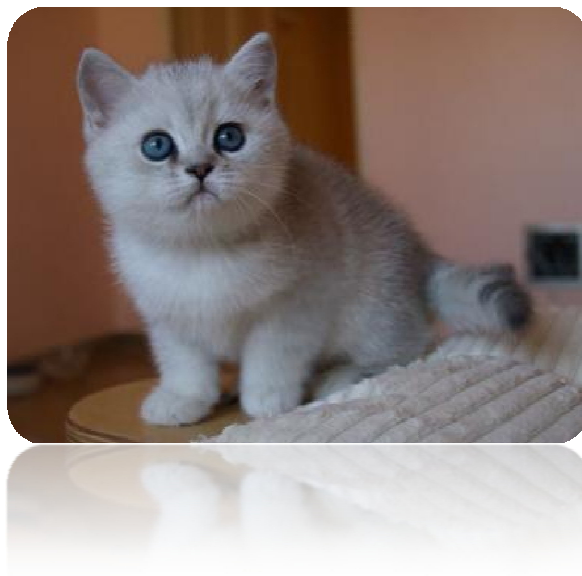

Nichelle Nala Bell Arden, BRI ns 11

Rodokmeň – Pedigree – Stammbaum

IC. Diamond-PRO Olympus, RU silver shaded BRI ns 11	Diamond PRO Garfield BRI ny 11	CH Leonard De Cassis BRI ns 11 IC Jaki Ami Sissy Crazy Blue BRI ns 11 33	
	IC.Silver Emotion von Lisa´s Traum BRI ns 11	CH Silver Santiago D´Oaxaca BRI as 11 CH Silver Anjuly von Lisa´s Traum BRI ns 11	
	Kiss Me Bell Arden choko golden shaded point BRI x (by 11 33)	CH. Golden-Wolly v. Wahrberg, D BRI ny 11	GIC. Andy vom Wahrberg BRI ny 11 CH. Lady Di vom Wahrberg BRI as 11
		High Heskett´s Golden Something Beautiful, D BRI ny 11	IC Silver Justinian vom Golden Winkel BRI ns 11 CH. Dream Girl of Good Hope BRI fy 25